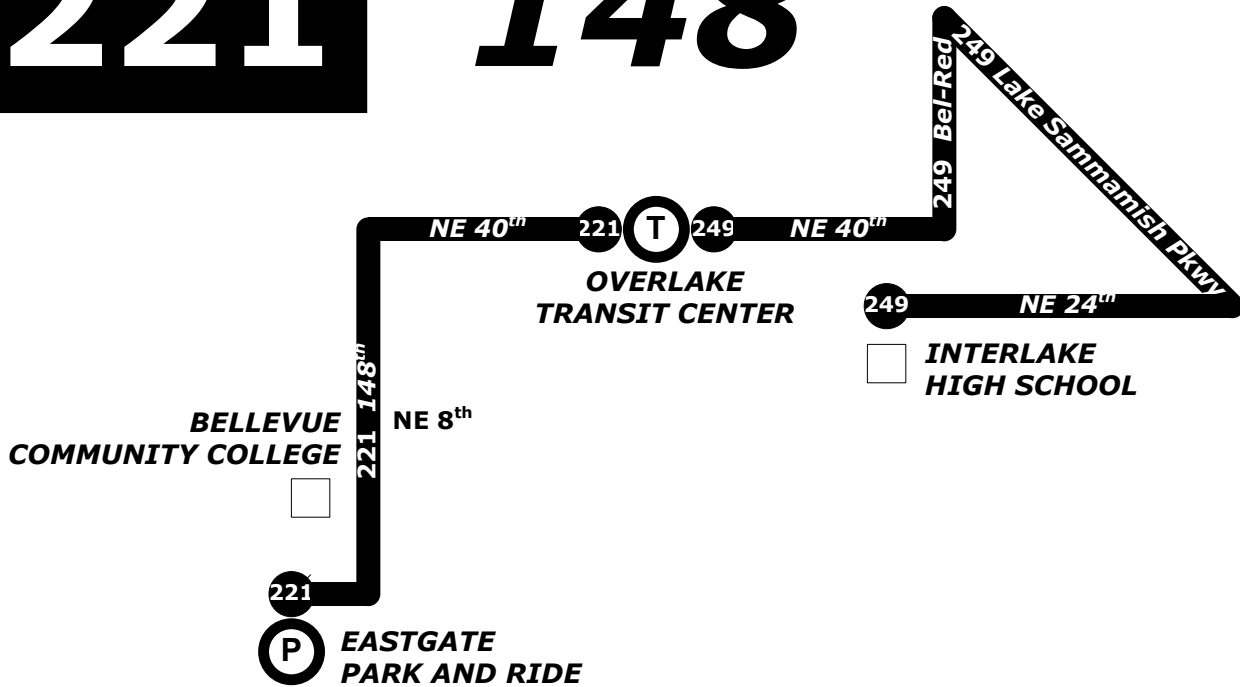

## To School:

Depart Eastgate Park and Ride via Route 221	Depart Bellevue Community College via Route 221	Depart NE 8 <sup>th</sup> - 148 <sup>th</sup> via Route 221	Arrive Overlake Transit Center via Route 221	Depart Overlake Transit Center via Route 249	Arrive Interlake High School via Route 249
6:06 a m	6:08 a m	6:15 a m	6:25 a m <b>T</b>	6:51 a m	7:05 a m

**T** - Transfer here  
to Route 249

## From School:

Depart Interlake High School via Route 249	Arrive Overlake Transit Center via Route 249	Depart Overlake Transit Center via Route 221	Depart NE 8 <sup>th</sup> - 148 <sup>th</sup> via Route 221	Depart Bellevue Community College via Route 221	Arrive Eastgate Park and Ride via Route 221
1:20 p m	1:32 p m <b>T</b>	1:56 p m	2:07 p m	2:14 p m	2:23 p m
2:20 p m	2:34 p m <b>T</b>	2:56 p m	3:07 p m	3:15 p m	3:24 p m
3:20 p m	3:34 p m <b>T</b>	3:56 p m	4:07 p m	4:15 p m	4:24 p m
4:20 p m	4:36 p m <b>T</b>	5:03 p m	5:16 p m	5:24 p m	5:33 p m
4:50 p m	5:07 p m <b>T</b>	5:33 p m	5:46 p m	5:54 p m	6:03 p m

**T** - Transfer here  
to Route 221