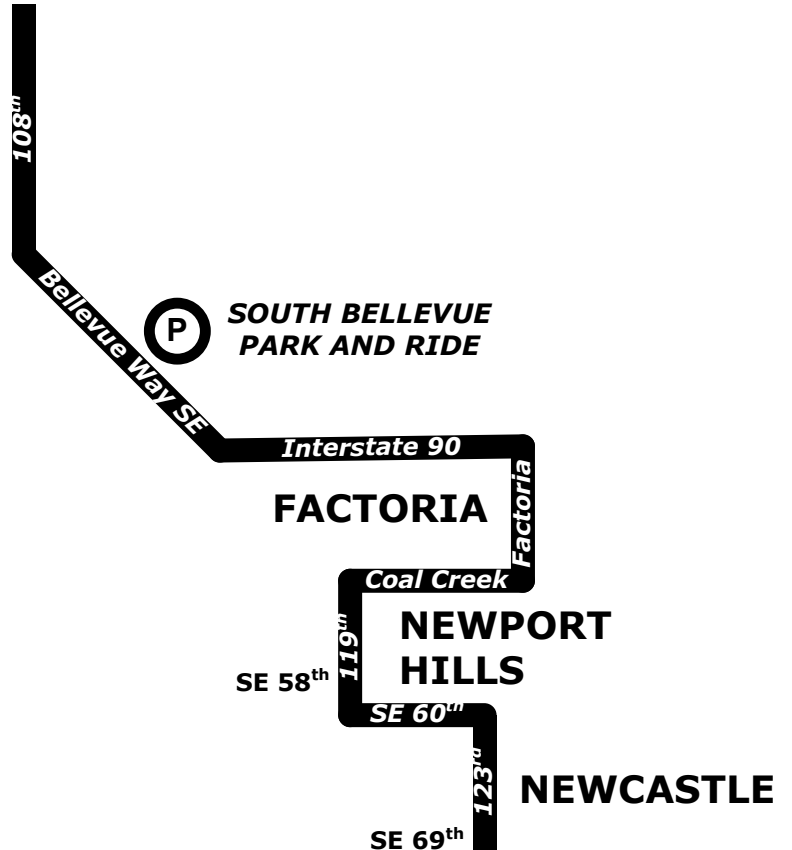

240

South Bellevue

BELLEVUE HIGH SCHOOL □

To School:

Depart SE 69 th - 123 rd	Depart SE 58 th - 119 th	Depart Interstate 90 - Factoria	Depart South Bellevue Park and Ride	Arrive Bellevue H S (108 th)
6:23 a m	6:31 a m	6:40 a m	6:43 a m	6:46 a m

From School:

Depart Bellevue H S (108 th)	Depart South Bellevue Park and Ride	Depart Interstate 90 - Factoria	Depart SE 58 th - 119 th	Arrive SE 69 th - 123 rd
1:07 p m	1:13 p m	1:16 p m	1:29 p m	1:31 p m
1:37 p m	1:43 p m	1:46 p m	1:59 p m	2:01 p m
2:07 p m	2:13 p m	2:16 p m	2:29 p m	2:31 p m
2:37 p m	2:44 p m	2:48 p m	3:04 p m	3:06 p m
3:07 p m	3:14 p m	3:18 p m	3:34 p m	3:36 p m
3:37 p m	3:44 p m	3:48 p m	4:04 p m	4:06 p m
4:07 p m	4:14 p m	4:18 p m	4:34 p m	4:36 p m
4:37 p m	4:44 p m	4:48 p m	5:04 p m	5:06 p m
5:07 p m	5:14 p m	5:18 p m	5:34 p m	5:36 p m