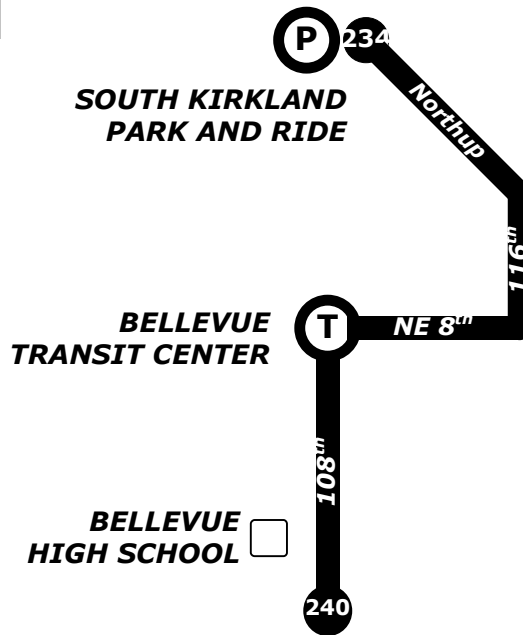

# 116<sup>th</sup>

## To School:

Depart South Kirkland Park and Ride via Route 234	Depart Northup - 116 <sup>th</sup> via Route 234	Arrive Bellevue Transit Center via Route 234	Depart Bellevue Transit Center via Route 240	Arrive Bellevue H S (108 <sup>th</sup> ) via Route 240
6:50 a m	6:53 a m	7:03 a m <b>T</b>	7:05 a m	7:11 a m

**T** - Transfer here  
to Route 240

**T** - Transfer here  
to Route 234