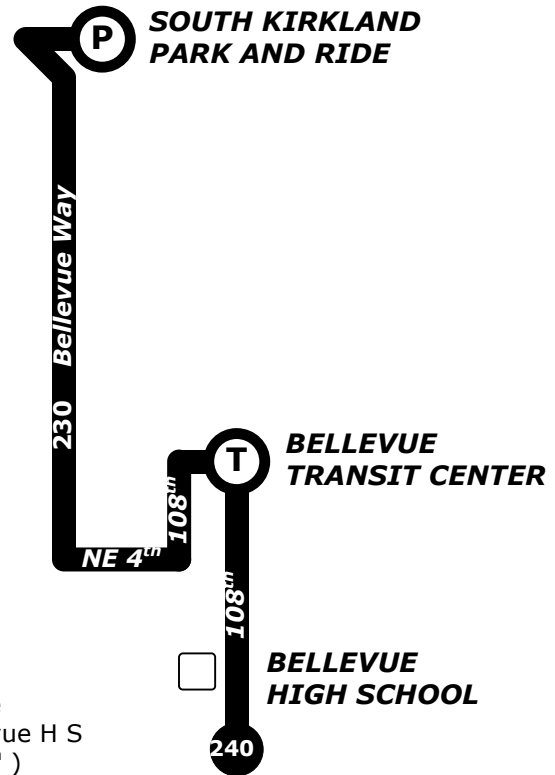

230

Bellevue Way

To School:

Depart South Kirkland Park and Ride via Route 230	Arrive Bellevue Transit Center via Route 230	Depart Bellevue Transit Center via Route 240	Arrive Bellevue H S (108 th) via Route 240
6:33 a m	6:45 a m T	7:05 a m	7:11 a m

T – Transfer here
to Route 240

From School:

Depart Bellevue H S (108 th) via Route 240	Arrive Bellevue Transit Center via Route 240	Depart Bellevue Transit Center via Route 230	Arrive South Kirkland Park and Ride via Route 230
12:56 p m	1:06 p m T	1:20 p m	1:33 p m
1:27 p m	1:37 p m T	1:50 p m	2:03 p m
1:57 p m	2:07 p m T	2:20 p m	2:33 p m
2:28 p m	2:38 p m T	2:50 p m	3:03 p m
2:58 p m	3:08 p m T	3:20 p m	3:33 p m
3:25 p m	3:36 p m T	3:50 p m	4:04 p m
3:47 p m	3:58 p m T	4:20 p m	4:34 p m
4:18 p m	4:29 p m T	4:50 p m	5:04 p m
4:48 p m	4:59 p m T	5:20 p m	5:34 p m

T – Transfer here
to Route 230