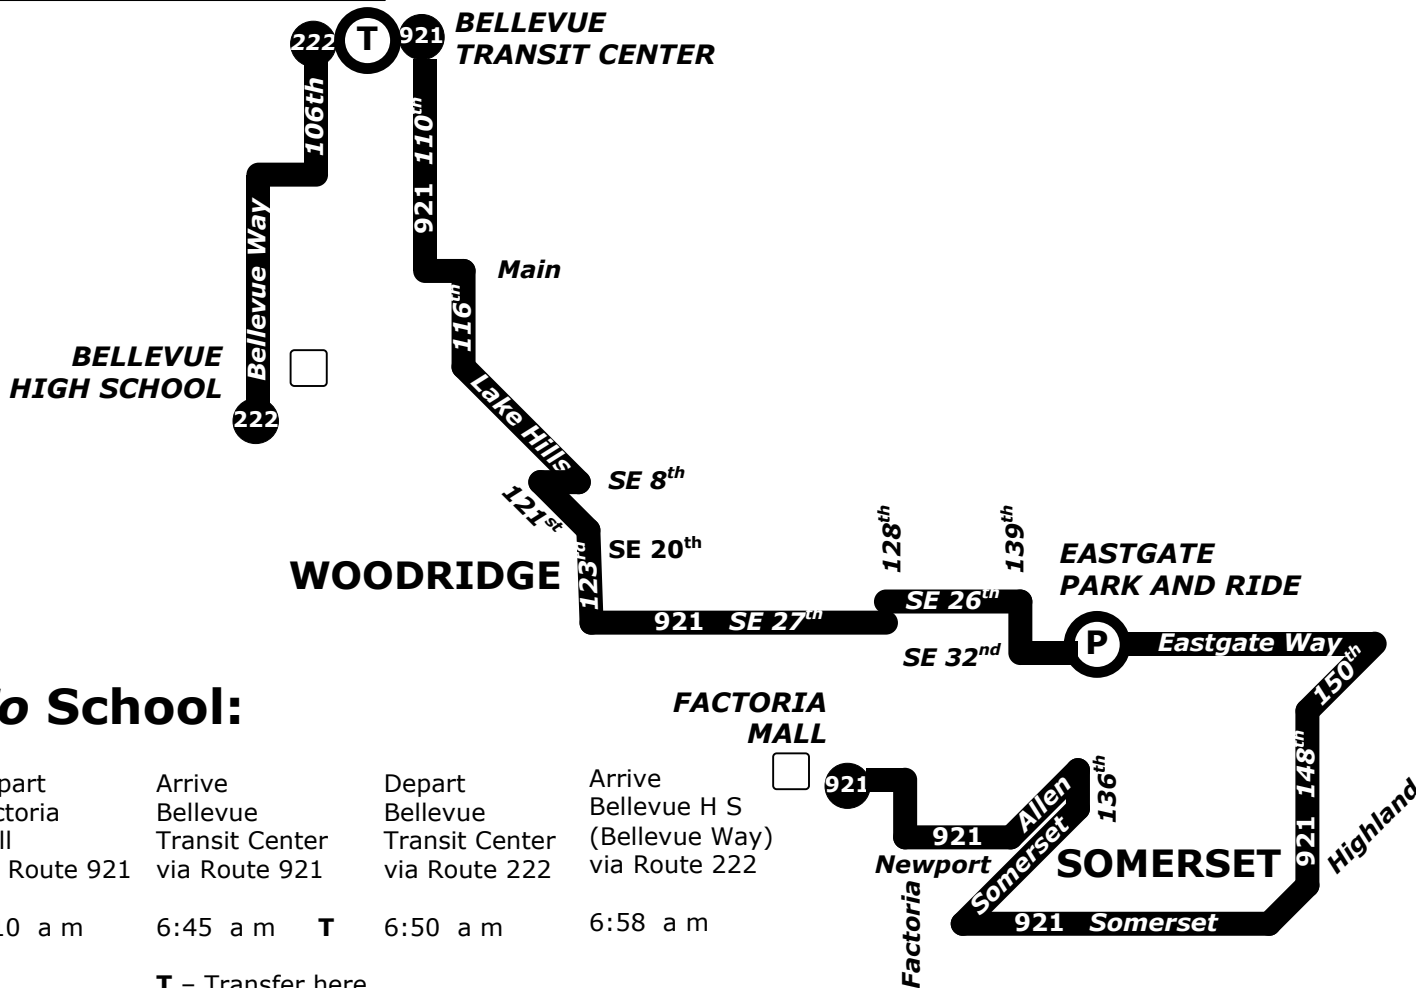

921

123rd

To School:

Depart Factoria Mall via Route 921	Arrive Bellevue Transit Center via Route 921	Depart Bellevue Transit Center via Route 222	Arrive Bellevue H S (Bellevue Way) via Route 222
6:10 a m	6:45 a m	T 6:50 a m	6:58 a m

T - Transfer here
to Route 222

From School:

Depart Bellevue H S (Bellevue Way) via Route 222	Arrive Bellevue Transit Center via Route 222	Depart Bellevue Transit Center via Route 921	Arrive SE 20 th - 123 rd via Route 921	Depart Eastgate Park and Ride via Route 921	Arrive Factoria Mall via Route 921
1:03 p m	1:13 p m	T 1:28 p m	1:37 p m	1:44 p m	2:01 p m
2:03 p m	2:13 p m	T 2:28 p m	2:37 p m	2:44 p m	3:01 p m
3:03 p m	3:13 p m	T 3:28 p m	3:38 p m	3:45 p m	4:03 p m
3:33 p m	3:43 p m	T 3:58 p m	4:09 p m	4:16 p m	4:34 p m
4:10 p m	4:20 p m	T 4:28 p m	4:39 p m	4:46 p m	5:05 p m
4:40 p m	4:50 p m	T 4:58 p m	5:09 p m	5:16 p m	5:36 p m
5:10 p m	5:20 p m	T 5:28 p m	5:39 p m	5:46 p m	6:06 p m

T - Transfer here
to Route 921