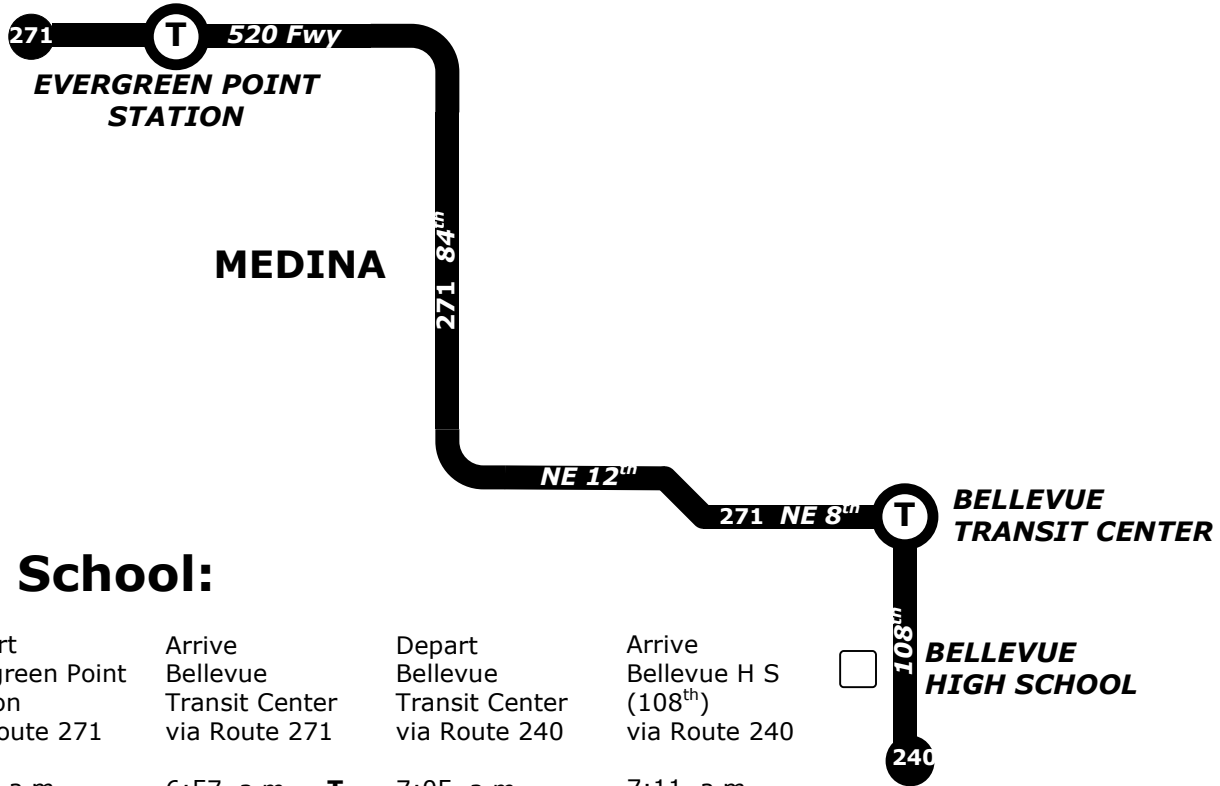

271

84th

To School:

Depart Evergreen Point Station via Route 271	Arrive Bellevue Transit Center via Route 271	Depart Bellevue Transit Center via Route 240	Arrive Bellevue H S (108 th) via Route 240
6:45 a m	6:57 a m T	7:05 a m	7:11 a m

T - Transfer here
to Route 240

From School:

Depart Bellevue H S (108 th) via Route 240	Arrive Bellevue Transit Center via Route 240	Depart Bellevue Transit Center via Route 271	Arrive Evergreen Point Station Via Route 271
12:56 p m	1:06 p m T	1:35 p m	1:48 p m
1:27 p m	1:37 p m T	2:05 p m	2:18 p m
1:57 p m	2:07 p m T	2:35 p m	2:48 p m
2:28 p m	2:38 p m T	2:50 p m	3:03 p m
2:58 p m	3:08 p m T	3:10 p m	3:23 p m
3:47 p m	3:58 p m T	4:00 p m	4:14 p m
4:18 p m	4:29 p m T	4:30 p m	4:44 p m
4:48 p m	4:59 p m T	5:00 p m	5:14 p m
5:18 p m	5:29 p m T	5:30 p m	5:44 p m

T - Transfer here
to Route 271