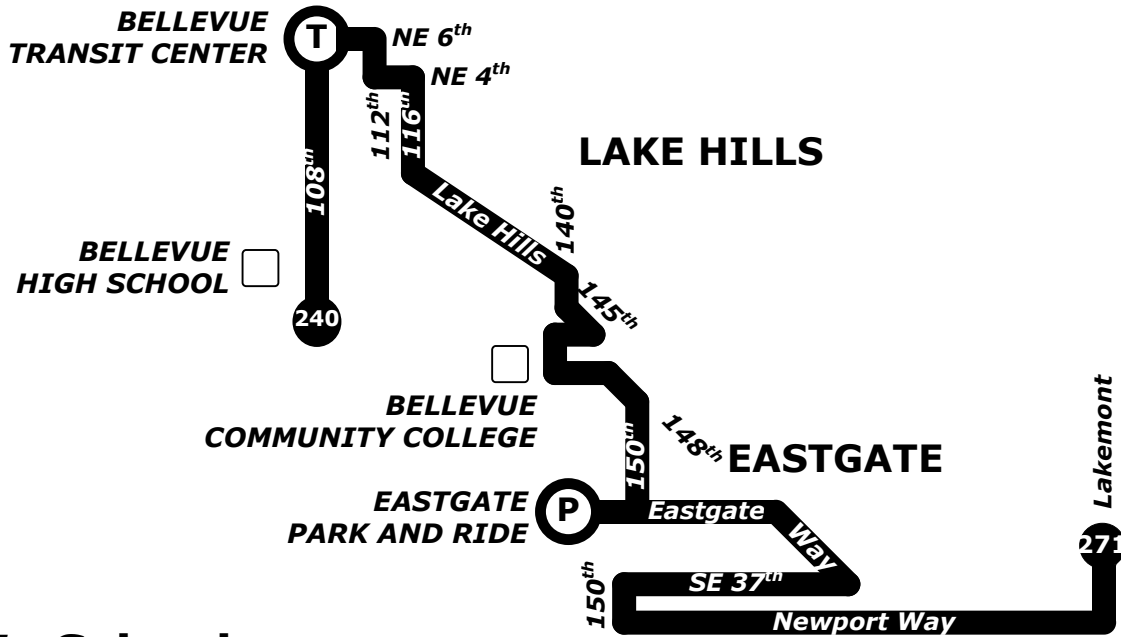

271

Lake Hills

To School:

Depart Newport - Lakemont via Route 271	Depart Eastgate Park and Ride via Route 271	Depart SE 8 th - 140 th via Route 271	Arrive Bellevue Transit Center via Route 271	Depart Bellevue Transit Center via Route 240	Arrive Bellevue H S (108 th) via Route 240
6:30 a m	6:44 a m	6:56 a m	7:04 a m T	7:05 a m	7:11 a m

T - Transfer here
to Route 240

From School:

Depart Bellevue H S (108 th) via Route 240	Arrive Bellevue Transit Center via Route 240	Depart Bellevue Transit Center via Route 271	Depart SE 8 th - 140 th via Route 271	Arrive/Depart Eastgate Park and Ride via Route 271	Arrive Newport - Lakemont via Route 271
12:56 p m	1:06 p m T	1:35 p m	1:44 p m	1:56 p m	2:09 p m
1:27 p m	1:37 p m T	2:05 p m	2:14 p m	2:27 p m	2:40 p m
1:57 p m	2:07 p m T	2:35 p m	2:44 p m	2:57 p m	3:10 p m
2:28 p m	2:38 p m T	3:05 p m	3:14 p m	3:27 p m	3:40 p m
2:58 p m	3:08 p m T	3:35 p m	3:45 p m	3:58 p m	4:12 p m
3:47 p m	3:58 p m T	4:05 p m	4:15 p m	4:28 p m	
4:18 p m	4:29 p m T	4:35 p m	4:45 p m	4:58 p m	
4:48 p m	4:59 p m T	5:05 p m	5:17 p m	5:31 p m	
5:18 p m	5:29 p m T	5:35 p m	5:46 p m	6:00 p m	

T - Transfer here
to Route 271