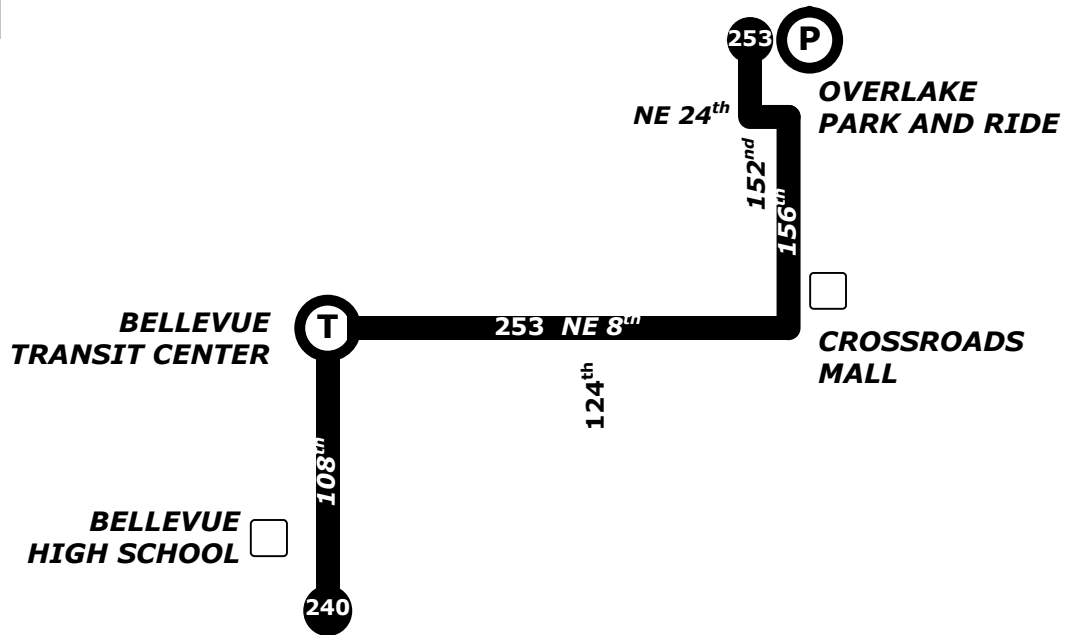

253

156th

To School:

Depart Overlake Park and Ride via Route 253	Depart NE 8 th - 156 th via Route 253	Depart NE 8 th - 124 th Via Route 253	Arrive Bellevue Transit Center via Route 253	Depart Bellevue Transit Center via Route 240	Arrive Bellevue H S (108 th) via Route 240
6:35 a m	6:42 a m	6:48 a m	6:57 a m T	7:05 a m	7:11 a m

T - Transfer here to Route 240

From School:

Depart Bellevue H S (108 th) via Route 240	Arrive Bellevue Transit Center via Route 240	Depart Bellevue Transit Center via Route 253	Depart NE 8 th - 124 th via Route 253	Depart NE 8 th - 156 th via Route 253	Arrive Overlake Park and Ride via Route 253
12:56 p m	1:06 p m T	1:35 p m	1:41 p m	1:47 p m	1:57 p m
1:27 p m	1:37 p m T	2:05 p m	2:11 p m	2:17 p m	2:27 p m
1:57 p m	2:07 p m T	2:35 p m	2:41 p m	2:48 p m	2:58 p m
2:28 p m	2:38 p m T	3:05 p m	3:11 p m	3:18 p m	3:28 p m
2:58 p m	3:08 p m T	3:35 p m	3:41 p m	3:48 p m	3:58 p m
3:47 p m	3:58 p m T	4:03 p m	4:11 p m	4:18 p m	4:28 p m
4:18 p m	4:29 p m T	4:33 p m	4:41 p m	4:48 p m	4:58 p m
4:48 p m	4:59 p m T	5:03 p m	5:11 p m	5:18 p m	5:28 p m

T - Transfer here to Route 253