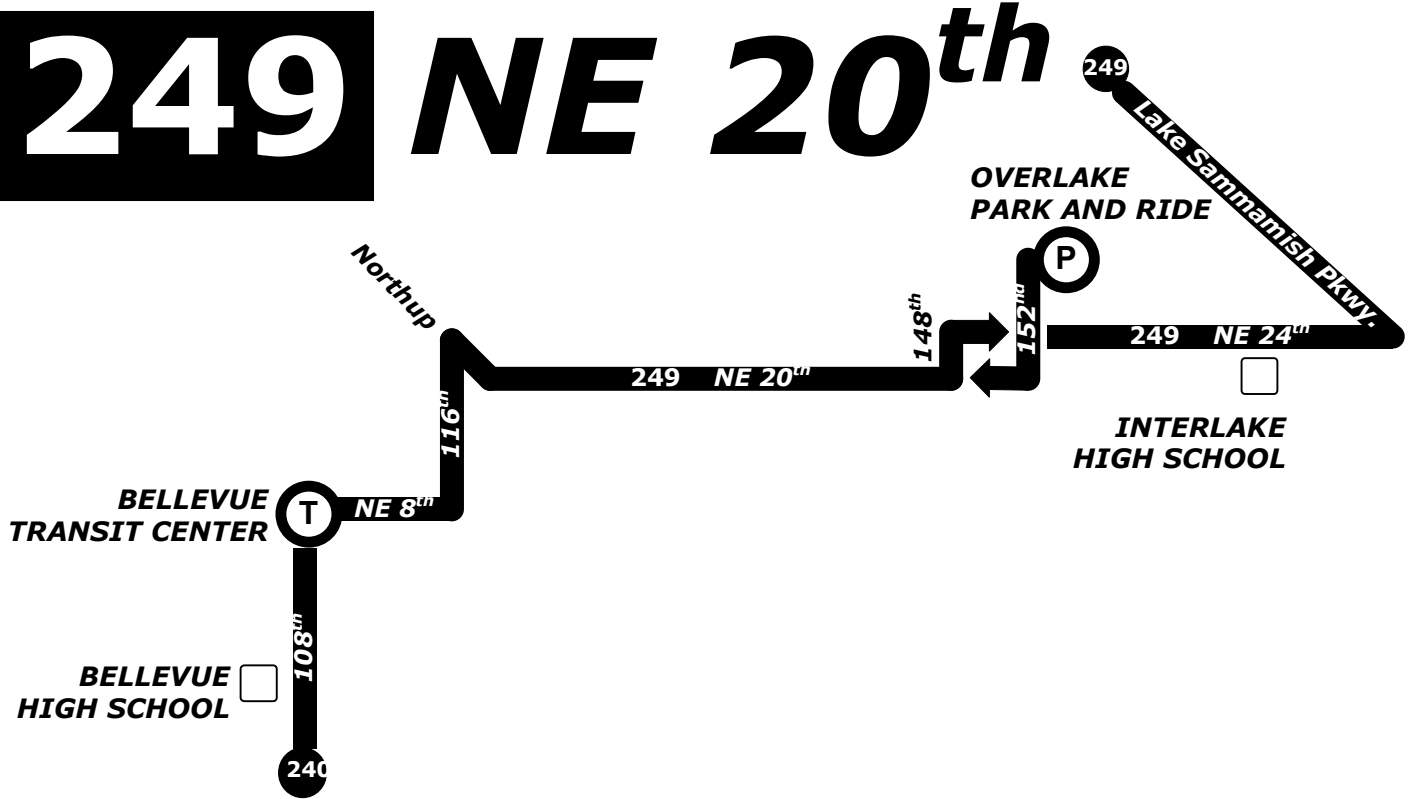

249

NE 20th

To School:

Depart NE 24 th - Lk Sam Pkwy via Route 249	Depart Interlake High School via Route 249	Depart Overlake Park and Ride via Route 249	Arrive Bellevue Transit Center via Route 249	Depart Bellevue Transit Center via Route 240	Arrive Bellevue H S (108 th) via Route 240
6:31 a m	6:35 a m	6:39 a m	6:56 a m T	7:05 a m	7:11 a m

T - Transfer here
to Route 240

From School:

Depart Bellevue H S (108 th) via Route 240	Arrive Bellevue Transit Center via Route 240	Depart Bellevue Transit Center via Route 249	Depart Overlake Park and Ride via Route 249	Depart Interlake High School via Route 249	Arrive NE 24 th - Lk Sam Pkwy via Route 249
1:27 p m	1:37 p m T	1:55 p m	2:16 p m	2:19 p m	2:24 p m
2:28 p m	2:38 p m T	2:55 p m	3:16 p m	3:19 p m	3:24 p m
3:25 p m	3:36 p m T	3:55 p m	4:16 p m	4:20 p m	4:25 p m
3:47 p m	3:58 p m T	4:25 p m	4:46 p m	4:50 p m	4:55 p m
4:18 p m	4:29 p m T	4:55 p m	5:16 p m	5:21 p m	5:26 p m
4:48 p m	4:59 p m T	5:25 p m	5:45 p m	5:49 p m	5:55 p m

T - Transfer here
to Route 249