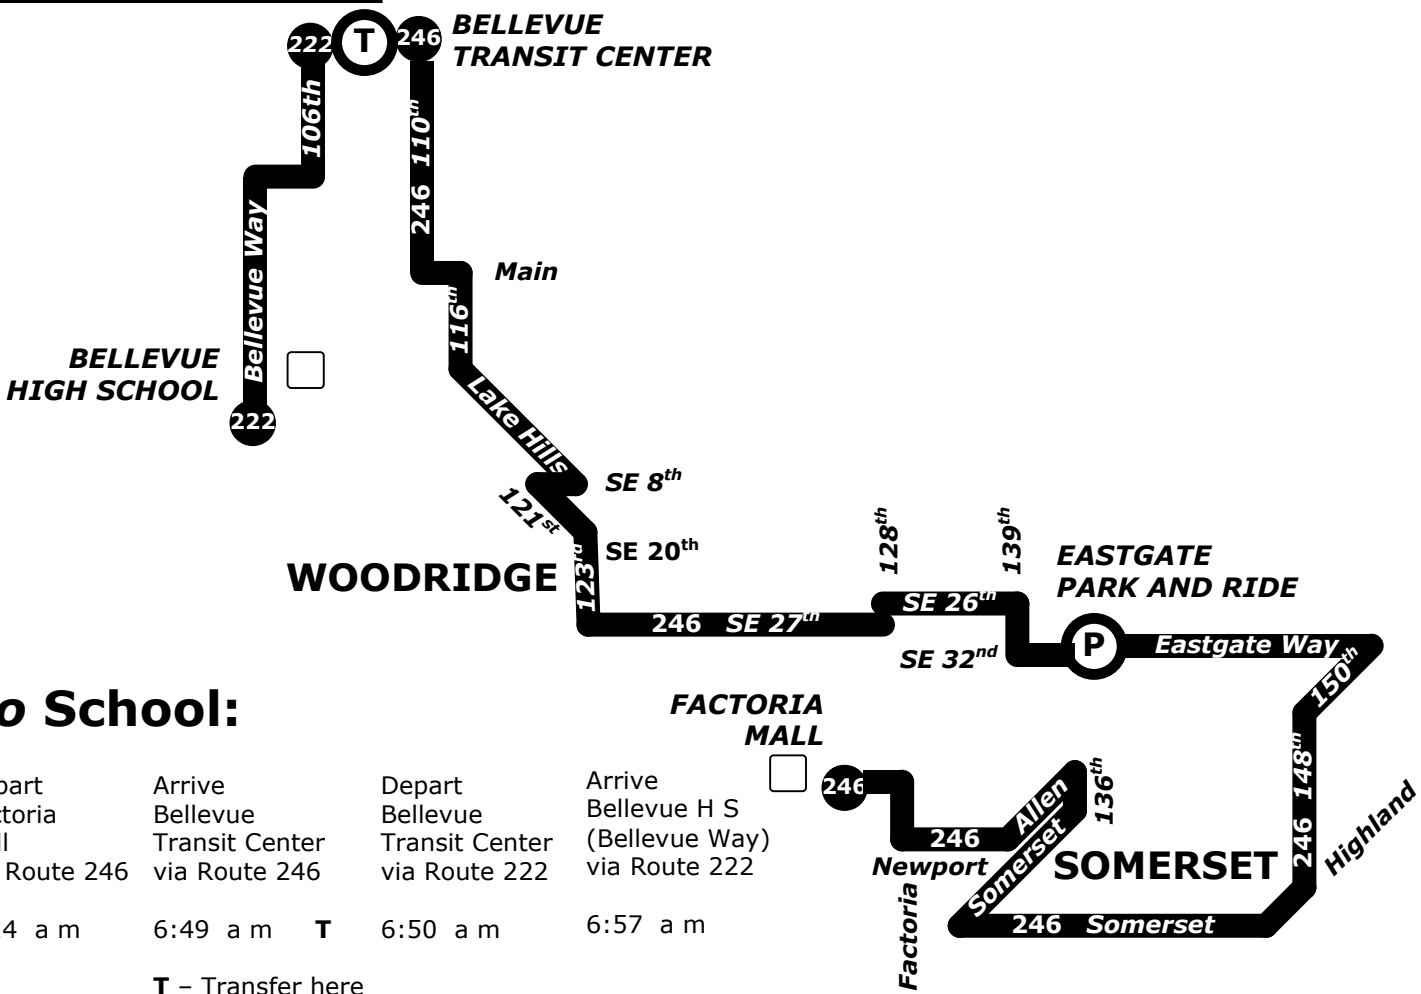

246

123rd

To School:

Depart Factoria Mall via Route 246	Arrive Bellevue Transit Center via Route 246	Depart Bellevue Transit Center via Route 222	Arrive Bellevue H S (Bellevue Way) via Route 222
6:14 a m	6:49 a m	6:50 a m	6:57 a m

T - Transfer here to Route 222

From School:

Depart Bellevue H S (Bellevue Way) via Route 222	Arrive Bellevue Transit Center via Route 222	Depart Bellevue Transit Center via Route 246	Arrive SE 20 th - 123 rd via Route 246	Depart Eastgate Park and Ride via Route 246	Arrive Factoria Mall via Route 246
1:05 p m	1:15 p m	1:29 p m	1:38 p m	1:45 p m	2:02 p m
2:05 p m	2:15 p m	2:28 p m	2:37 p m	2:44 p m	3:01 p m
3:05 p m	3:15 p m	3:28 p m	3:38 p m	3:45 p m	4:03 p m
3:40 p m	3:50 p m	4:03 p m	4:14 p m	4:21 p m	4:39 p m
4:10 p m	4:20 p m	4:28 p m	4:39 p m	4:46 p m	5:05 p m
4:40 p m	4:50 p m	5:03 p m	5:14 p m	5:21 p m	5:41 p m
5:10 p m	5:20 p m	5:28 p m	5:39 p m	5:46 p m	6:06 p m

T - Transfer here to Route 246