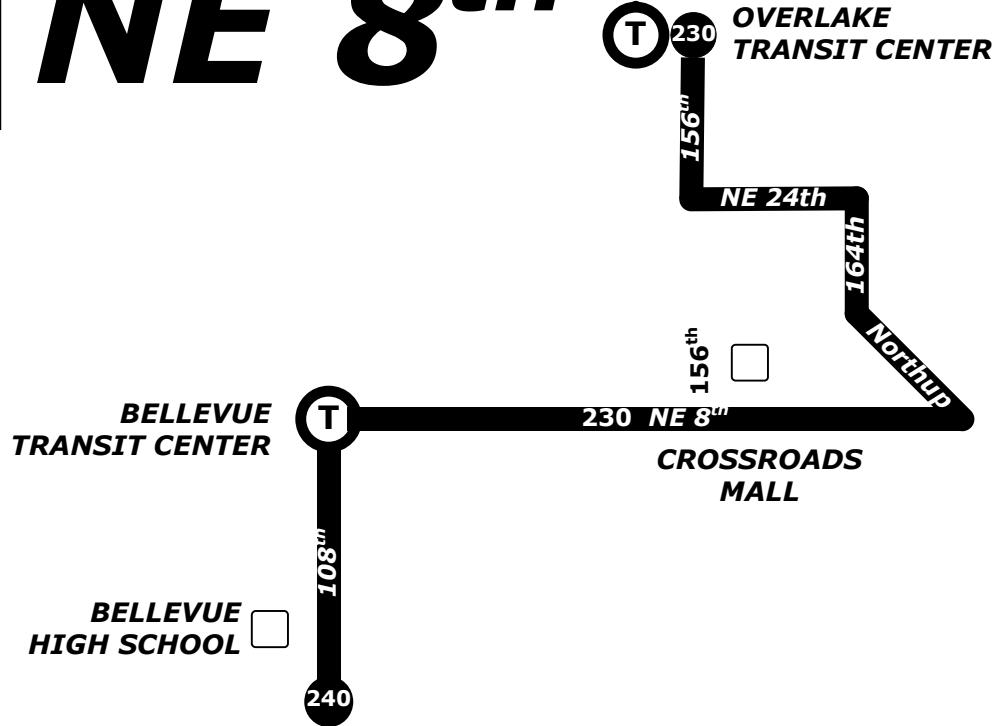

230

NE 8th

To School:

Depart Overlake Transit Center via Route 230	Depart NE 8 th - 156 th via Route 230	Arrive Bellevue Transit Center via Route 230	Depart Bellevue Transit Center via Route 240	Arrive Bellevue H S (108 th) via Route 240
6:18 a m	6:31 a m	6:45 a m T	7:05 a m	7:10 a m

T - Transfer here
to Route 240

From School:

Depart Bellevue H S (108 th) via Route 240	Arrive Bellevue Transit Center via Route 240	Depart Bellevue Transit Center via Route 230	Depart NE 8 th - 156 th via Route 230	Arrive Overlake Transit Center via Route 230
12:49 p m	12:54 p m T	1:20 p m	1:32 p m	1:45 p m
1:19 p m	1:24 p m T	1:50 p m	2:02 p m	2:15 p m
1:50 p m	1:55 p m T	2:20 p m	2:32 p m	2:46 p m
2:20 p m	2:25 p m T	2:50 p m	3:03 p m	3:17 p m
2:50 p m	2:59 p m T	3:20 p m	3:33 p m	3:47 p m
3:20 p m	3:26 p m T	3:50 p m	4:03 p m	4:17 p m
3:50 p m	3:56 p m T	4:20 p m	4:33 p m	4:47 p m
4:22 p m	4:28 p m T	4:50 p m	5:03 p m	5:17 p m
4:52 p m	4:58 p m T	5:20 p m	5:33 p m	5:46 p m

T - Transfer here
to Route 230