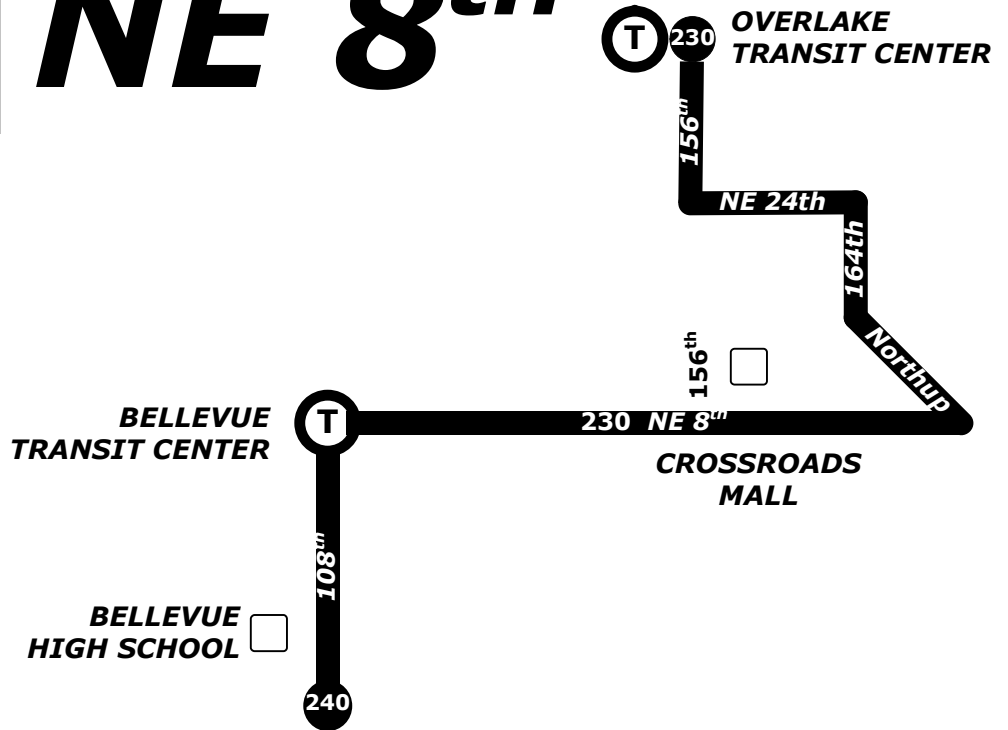

230

NE 8th

To School:

Depart Overlake Transit Center via Route 230	Depart NE 8 th - 156 th via Route 230	Arrive Bellevue Transit Center via Route 230	Depart Bellevue Transit Center via Route 240	Arrive Bellevue H S (108 th) via Route 240
6:18 a m	6:31 a m	6:45 a m T	7:05 a m	7:11 a m

T - Transfer here
to Route 240

From School:

Depart Bellevue H S (108 th) via Route 240	Arrive Bellevue Transit Center via Route 240	Depart Bellevue Transit Center via Route 230	Depart NE 8 th - 156 th via Route 230	Arrive Overlake Transit Center via Route 230
12:56 p m	1:06 p m T	1:20 p m	1:32 p m	1:45 p m
1:27 p m	1:37 p m T	1:50 p m	2:02 p m	2:15 p m
1:57 p m	2:07 p m T	2:20 p m	2:32 p m	2:46 p m
2:28 p m	2:38 p m T	2:50 p m	3:03 p m	3:17 p m
2:58 p m	3:08 p m T	3:20 p m	3:33 p m	3:47 p m
3:25 p m	3:36 p m T	3:50 p m	4:03 p m	4:17 p m
3:47 p m	3:58 p m T	4:20 p m	4:33 p m	4:47 p m
4:18 p m	4:29 p m T	4:50 p m	5:03 p m	5:17 p m
4:48 p m	4:59 p m T	5:20 p m	5:33 p m	5:46 p m

T - Transfer here
to Route 230