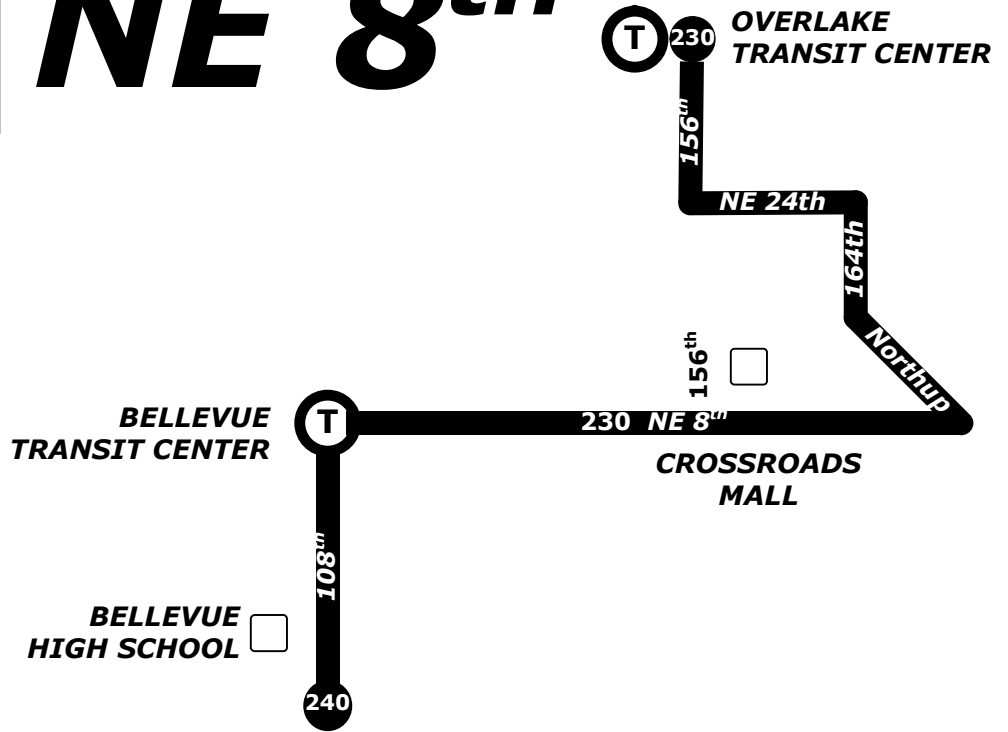

230

NE 8th

To School:

Depart Overlake Transit Center via Route 230	Depart NE 8 th - 156 th via Route 230	Arrive Bellevue Transit Center via Route 230	Depart Bellevue Transit Center via Route 240	Arrive Bellevue H S (108 th) via Route 240
6:18 a m	6:31 a m	6:50 a m T	7:05 a m	7:11 a m

T - Transfer here
to Route 240

From School:

Depart Bellevue H S (108 th) via Route 240	Arrive Bellevue Transit Center via Route 240	Depart Bellevue Transit Center via Route 230	Depart NE 8 th - 156 th via Route 230	Arrive Overlake Transit Center via Route 230
12:57 p m	1:06 p m T	1:20 p m	1:32 p m	1:45 p m
1:28 p m	1:37 p m T	1:50 p m	2:02 p m	2:15 p m
1:58 p m	2:07 p m T	2:20 p m	2:32 p m	2:46 p m
2:29 p m	2:38 p m T	2:50 p m	3:03 p m	3:17 p m
2:59 p m	3:08 p m T	3:20 p m	3:33 p m	3:47 p m
3:27 p m	3:36 p m T	3:50 p m	4:03 p m	4:17 p m
3:47 p m	3:58 p m T	4:20 p m	4:33 p m	4:47 p m
4:18 p m	4:29 p m T	4:50 p m	5:03 p m	5:17 p m
4:50 p m	4:59 p m T	5:20 p m	5:33 p m	5:46 p m

T - Transfer here
to Route 230