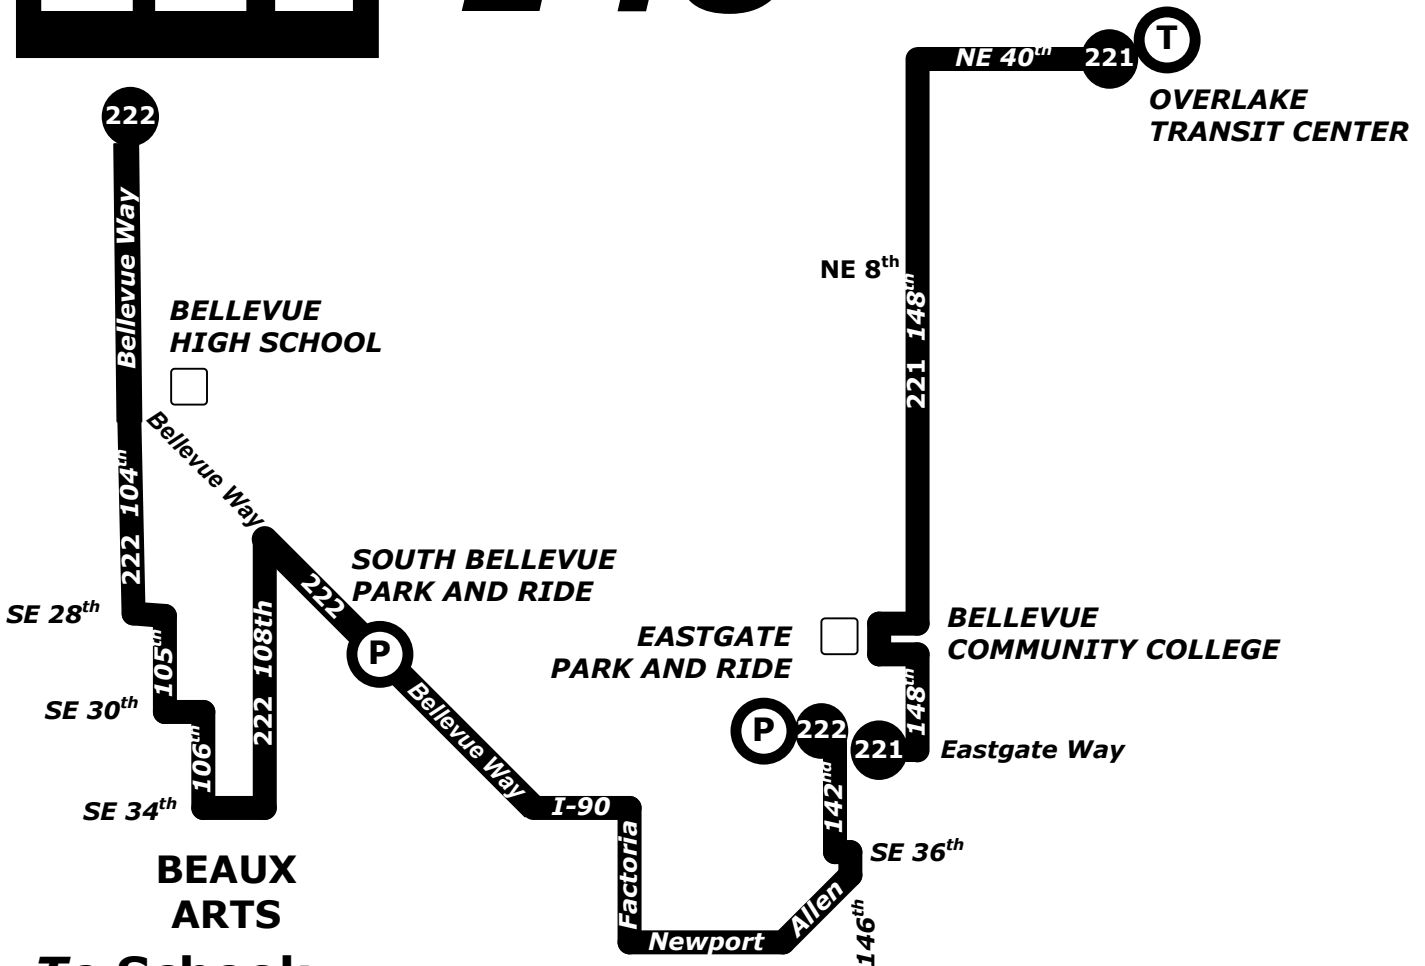

# 221

## To School:

Depart Overlake Transit Center via Route 221	Depart NE 8 <sup>th</sup> - 148 <sup>th</sup> via Route 221	Arrive Eastgate Park and Ride via Route 221	Depart Eastgate Park and Ride via Route 222	Depart SE 34 <sup>th</sup> - 108 <sup>th</sup> via Route 222	Arrive Bellevue H S (Bellevue Way) via Route 222
6:15 a m	6:23 a m	6:36 a m	T	6:46 a m	7:07 a m

## From School:

Depart Bellevue H S (Bellevue Way) via Route 222	Depart SE 34 <sup>th</sup> - 108 <sup>th</sup> via Route 222	Arrive Eastgate Park and Ride via Route 222	Depart Eastgate Park and Ride via Route 221	Depart NE 8 <sup>th</sup> - 148 <sup>th</sup> via Route 221	Arrive Overlake Transit Center via Route 221
12:54 p m	12:59 p m	1:23 p m	T	1:45 p m	2:13 p m
1:24 p m	1:29 p m	1:53 p m	T	2:15 p m	2:43 p m
1:54 p m	2:00 p m	2:25 p m	T	2:42 p m	3:10 p m
2:24 p m	2:30 p m	2:55 p m	T	3:12 p m	3:40 p m
2:54 p m	3:00 p m	3:25 p m	T	3:42 p m	4:10 p m
3:24 p m	3:30 p m	3:58 p m	T	4:16 p m	4:40 p m
3:54 p m	4:01 p m	4:29 p m	T	4:46 p m	5:14 p m
4:24 p m	4:31 p m	4:59 p m	T	5:12 p m	5:40 p m
4:54 p m	5:01 p m	5:29 p m	T	5:42 p m	6:10 p m
5:24 p m	5:31 p m	5:59 p m	T	6:10 p m	6:34 p m

T - Transfer here to Route 221 **4**