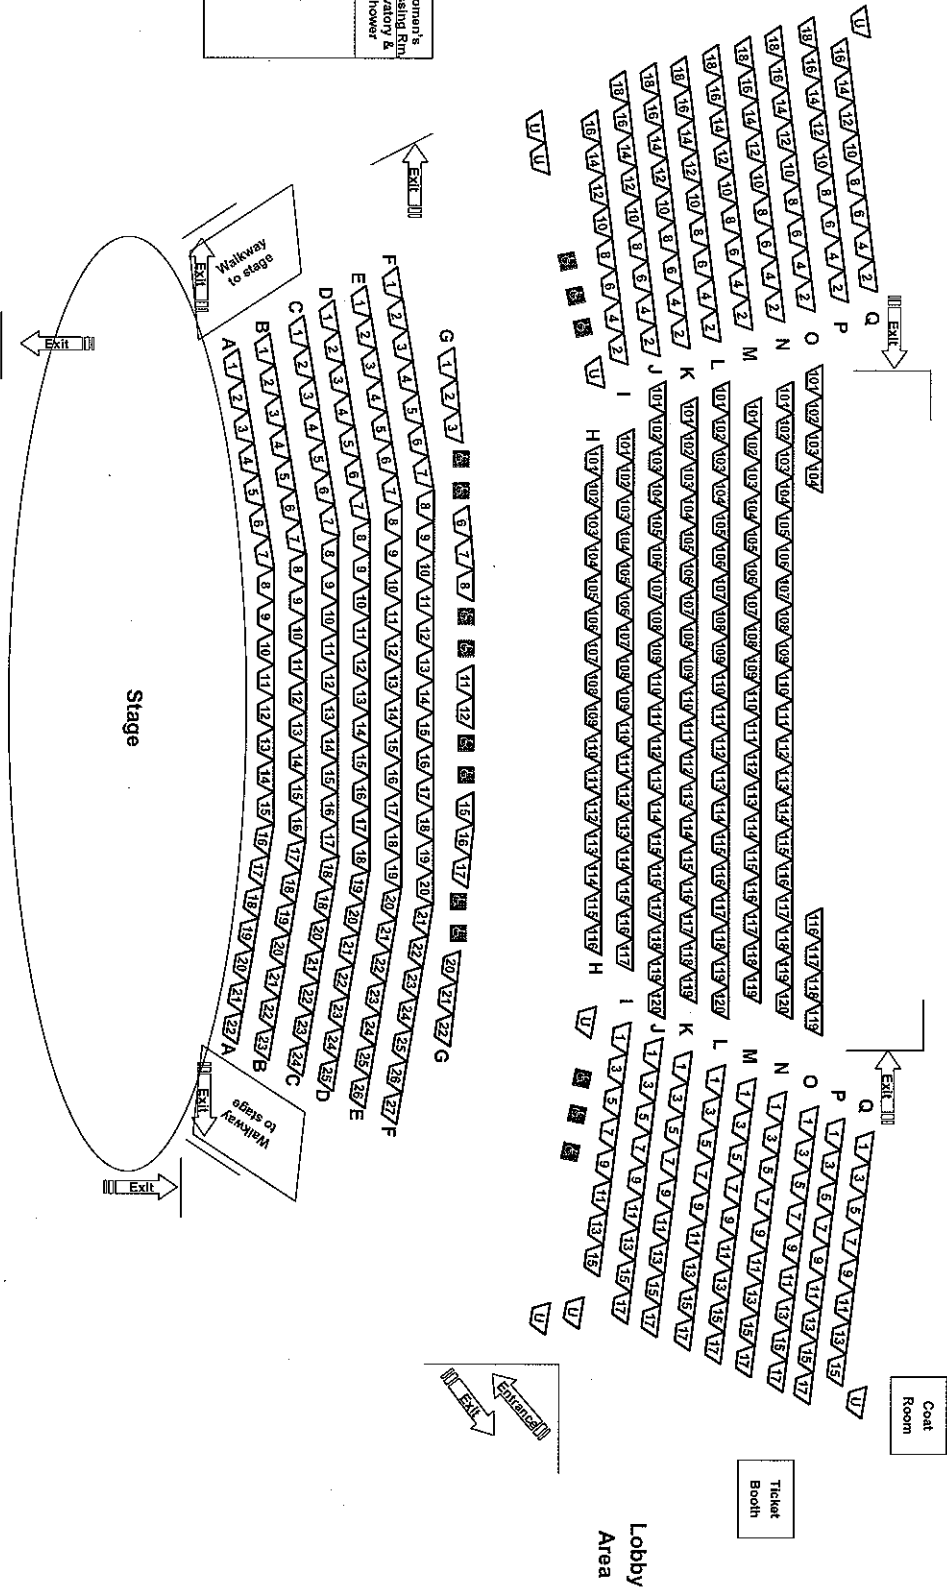

# SAMMAMISH HIGH SCHOOL THEATER SEATING

466 Total Seats  
(458 Seats + 8 Ushers Seats)

Men's Restroom Dressing Room Shower	Women's Restroom Dressing Room Shower
Green Room	