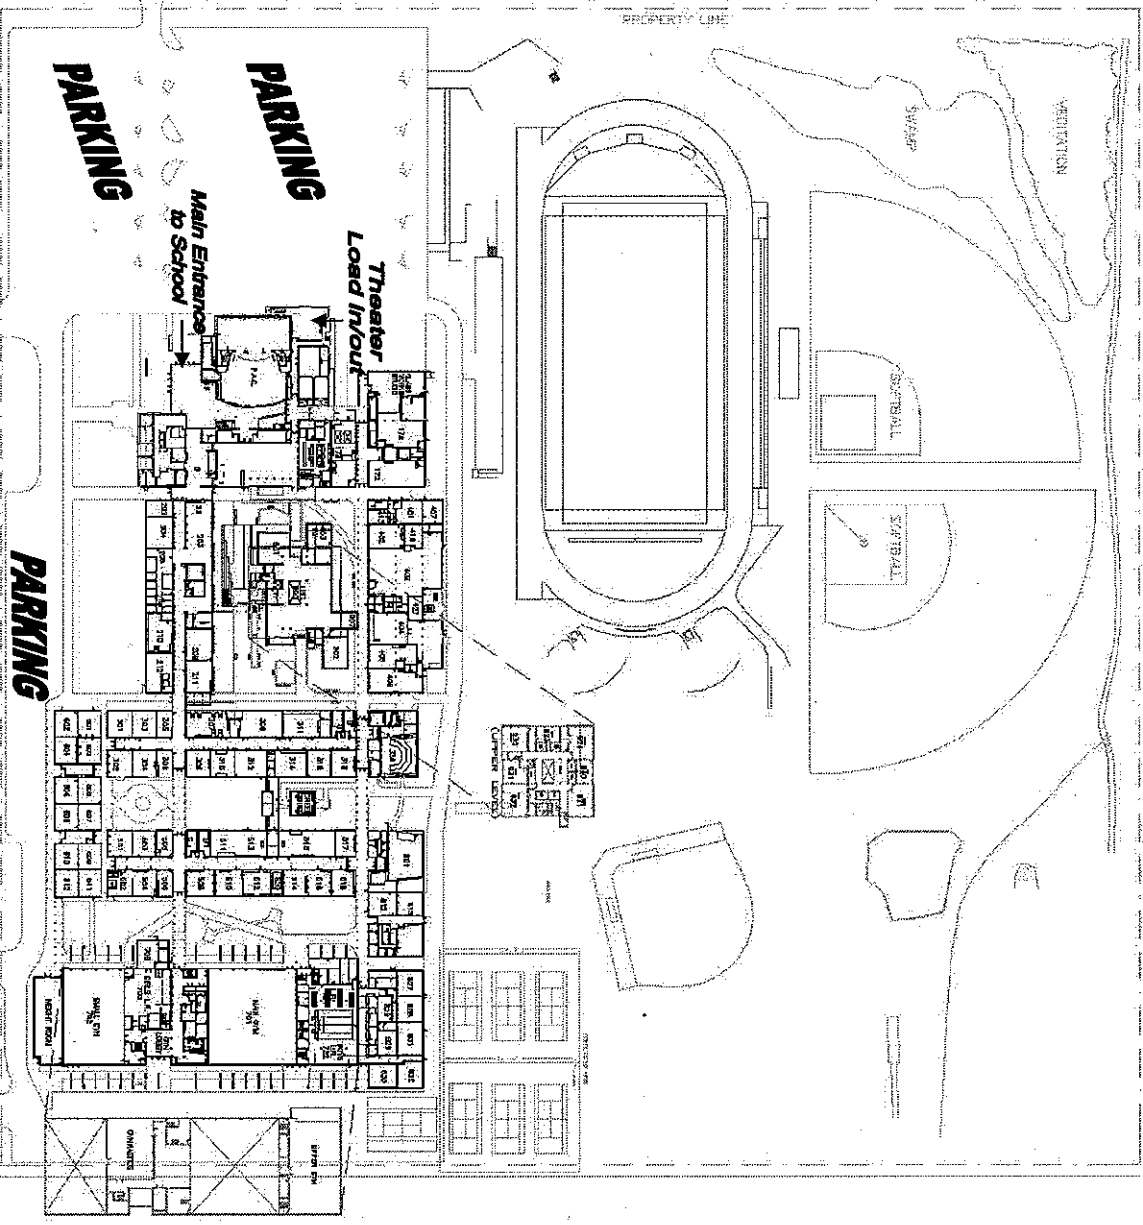

MAIN STREET

MAIN STREET

PROPERTY LINE

140TH AVE SE

PARKING

PARKING

PARKING

Main Entrance
to School

Theater
Load In/out

GYMNASIUM

GYMNASIUM

COMPUTER LAB

ART ROOM

ART ROOM

ART ROOM

ART ROOM