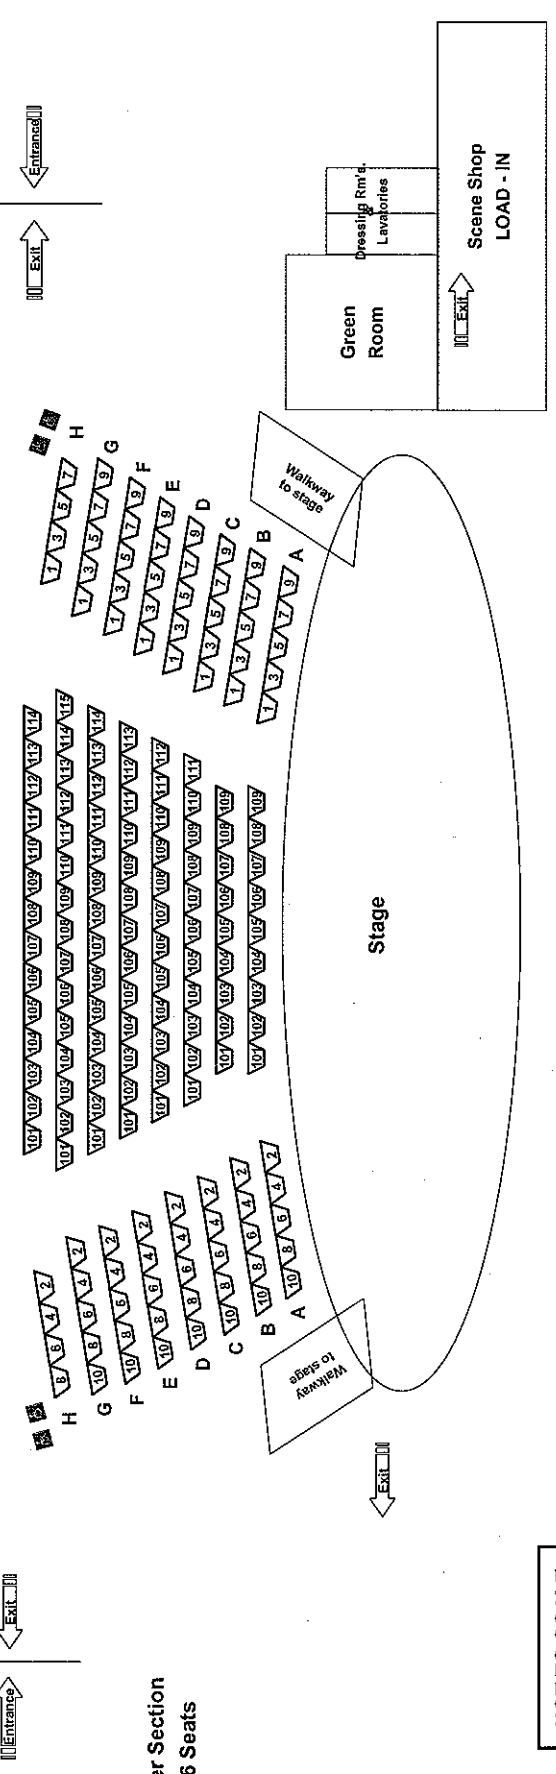

NEWPORT HIGH SCHOOL THEATER SEATING

466 Main House Seats
173 Additional Seats with Lecture Halls
(639 Total)

School Commons Area

NOT TO SCALE